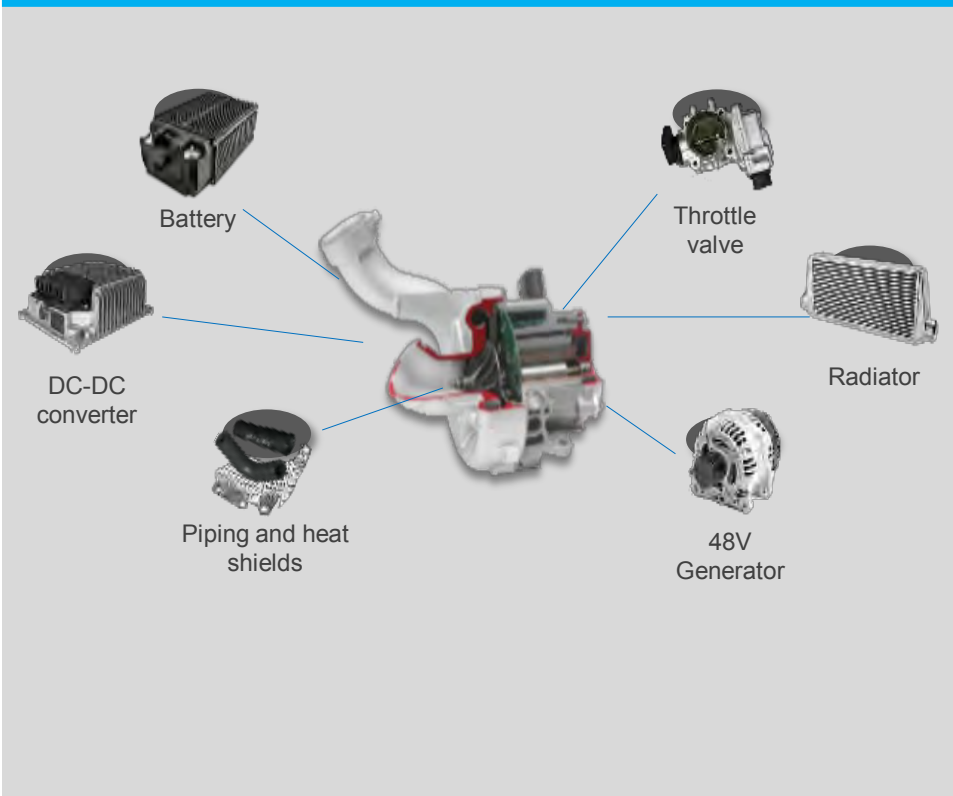

48 V

Agriculture Applications

TCD 5.2 EC48

- Electric Compressor (EAV)
- 48 V Auxiliaries / Start-Stopp
- 48 V Battery

Belt-free Diesel Engine

TCD 2.2 HEV

- Hybrid gearbox
- 48 V E-Machine
- 48 V Auxiliaries / Start-Stopp
- 48 V Battery

Hydrogen Engine

TCG 7.8 H2 EC48

- Electric Compressor (EAV)
- 48 V Auxiliaries / Start-Stopp
- 48 V Battery

- 48 V auxiliaries and Boost-components as modular system for all engine families
- Target: min. 20 % CO2 savings (start-stopp, recuperation, downsizing)
- Customer application: 48 V on board power system: more available power for auxiliaries

48V – EXAMPLE 4 CYLINDER TCD 5.2 EC48

4 CYLINDER ENGINE WITH ELECTRIC COMPRESSOR 48V VS. 6 CYLINDER ENGINE

48V SYSTEMS FOR ALL DEUTZ ENGINES

- 4 cylinder TCD 5.2 EC48 and 6 cylinder TCD 6.1
- Strong initial torque
- Strong engine dynamic
- No turbo delay
- Fuel efficient
- 48V onboard system

48V SYSTEMS FOR AGRICULTURAL APPLICATIONS

ELECTRIFICATION OF AUXILIARY UNITS

Start Stop Function

- CO2 reduction
- Optimized fuel and ad-blue consumption

Performance increase on demand

- 48V el. compressor – no turbo delay
- Downsized engine – same performance
- Powerful engine dynamic