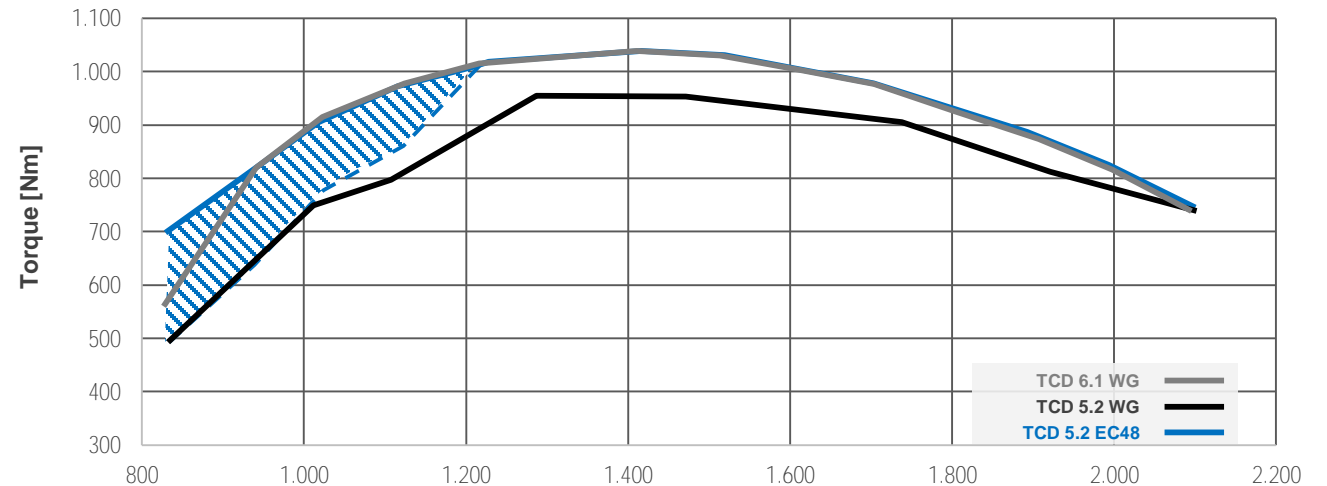

Hydrogen Engine

TCG 7.8 H2 EC48

- Electric Compressor (EAV)
- 48 V Auxiliaries / Start-Stopp
- 48 V Battery

- 48 V auxiliaries and Boost-components as modular system for all engine families
- Target: min. 20 % CO2 savings (start-stopp, recuperation, downsizing)
- Customer application: 48 V on board power system: more available power for auxiliaries

48V – EXAMPLE 4 CYLINDER TCD 5.2 EC48

4 CYLINDER ENGINE WITH ELECTRIC COMPRESSOR 48V VS. 6 CYLINDER ENGINE

48V SYSTEMS FOR ALL DEUTZ ENGINES

- 4 cylinder TCD 5.2 EC48 and 6 cylinder TCD 6.1
- Strong initial torque
- Strong engine dynamic
- No turbo delay
- Fuel efficient
- 48V onboard system